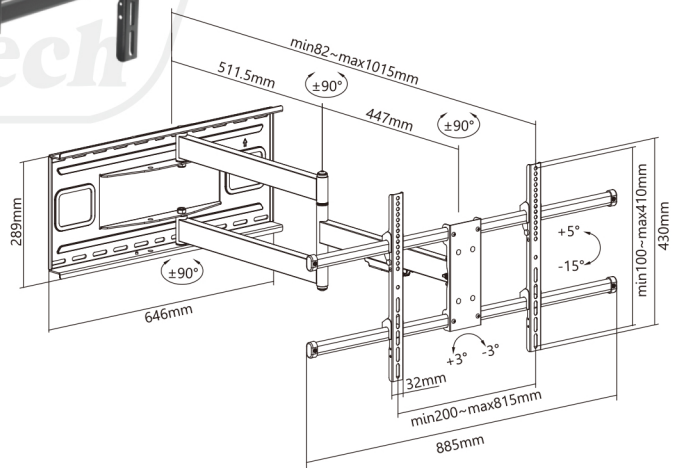

SH 1015P

Extra Long Arm Full-Motion TV Wall Mount

Fits most 43"-80" flat & curved TVs

1015mm(40")
arm extension for
maximum viewing range

- Screen Size **43" - 80"**
- VESA Compatible
200x200 300x200 300x300
400x200 400x300 400x400
600x400 800x400
- Weight Capacity **50kg/110lbs**
- Profile to Wall **82-1015mm/
3.2"-40"**
- Tilt Range **+5° - -15°**
- Swivel Range **+90° - -90°**
- Screen Level **+3° - -3°**
- Direction Indicator
- Cable Management
- Curved TV

Quick-Release Design
locks or releases the TV in a snap.

Toolless Tilting
for optimal viewing angles.

Cable Management
keeps cables organized and protected.