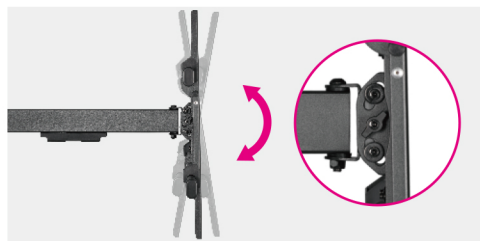

SH 1015P

Extra Long Arm Full-Motion TV Wall Mount

Fits most 43"-80" flat & curved TVs

1015mm(40")
arm extension for
maximum viewing range

- Screen Size **43" - 80"**
- VESA Compatible
200x200 300x200 300x300
400x200 400x300 400x400
600x400 800x400
- Weight Capacity **50kg/110lbs**
- Profile to Wall **82-1015mm/
3.2"-40"**
- Tilt Range **+5° - -15°**
- Swivel Range **+90° - -90°**
- Screen Level **+3° - -3°**
- Direction Indicator
- Cable Management
- Curved TV

Quick-Release Design
locks or releases the TV in a snap.

Toolless Tilting
for optimal viewing angles.

Cable Management
keeps cables organized and protected.