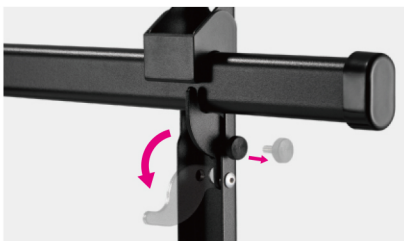

SH 1015P

Extra Long Arm Full-Motion TV Wall Mount

Fits most 43"-80" flat & curved TVs

1015mm(40")
arm extension for
maximum viewing range

- Screen Size **43" - 80"**
- VESA Compatible
200x200 300x200 300x300
400x200 400x300 400x400
600x400 800x400
- Weight Capacity **50kg/110lbs**
- Profile to Wall **82-1015mm/
3.2"-40"**
- Tilt Range **+5° - -15°**
- Swivel Range **+90° - -90°**
- Screen Level **+3° - -3°**
- Direction Indicator
- Cable Management
- Curved TV

Quick-Release Design
locks or releases the TV in a snap.

Toolless Tilting
for optimal viewing angles.

Cable Management
keeps cables organized and protected.